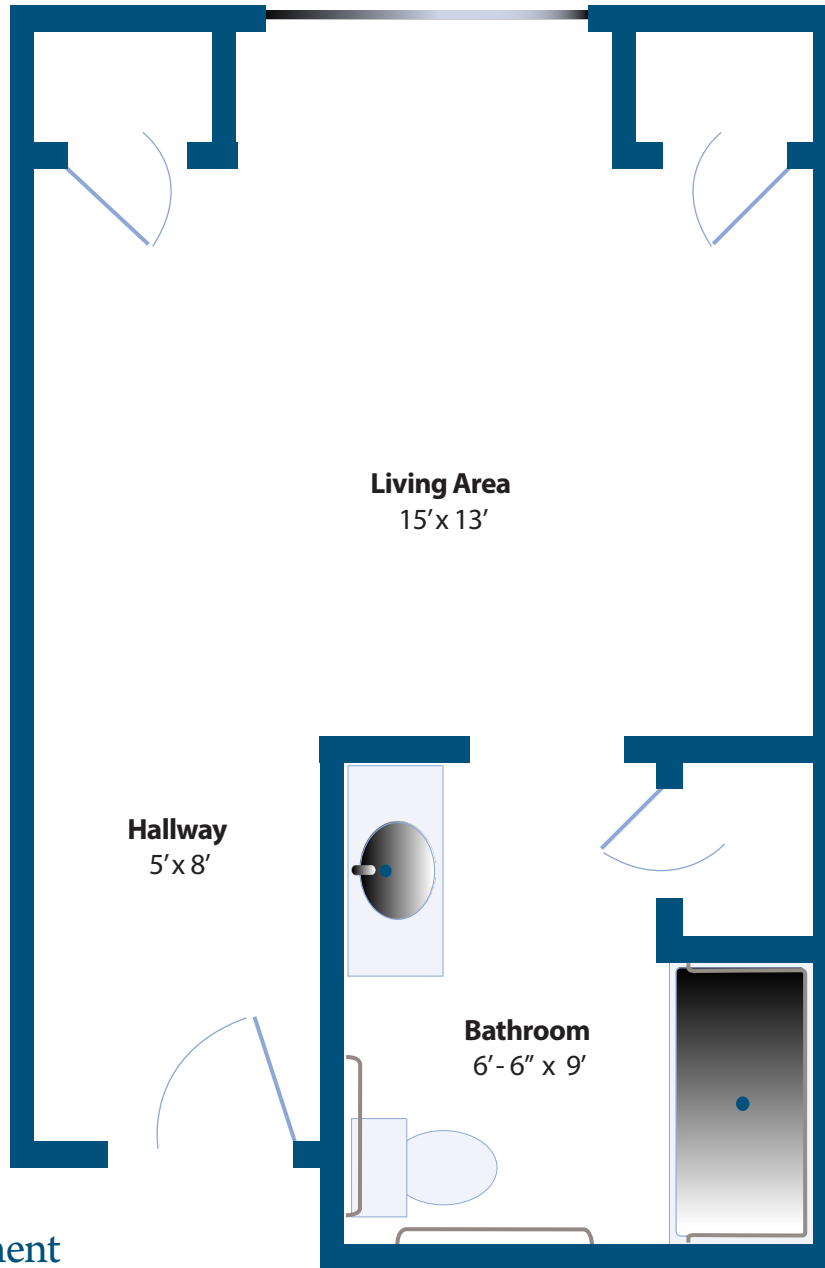

# Bluebonnet Memory Care

Studio / One Bath  
274 Square Feet

Studio Apartment  
274 Square Feet \$

License #106750